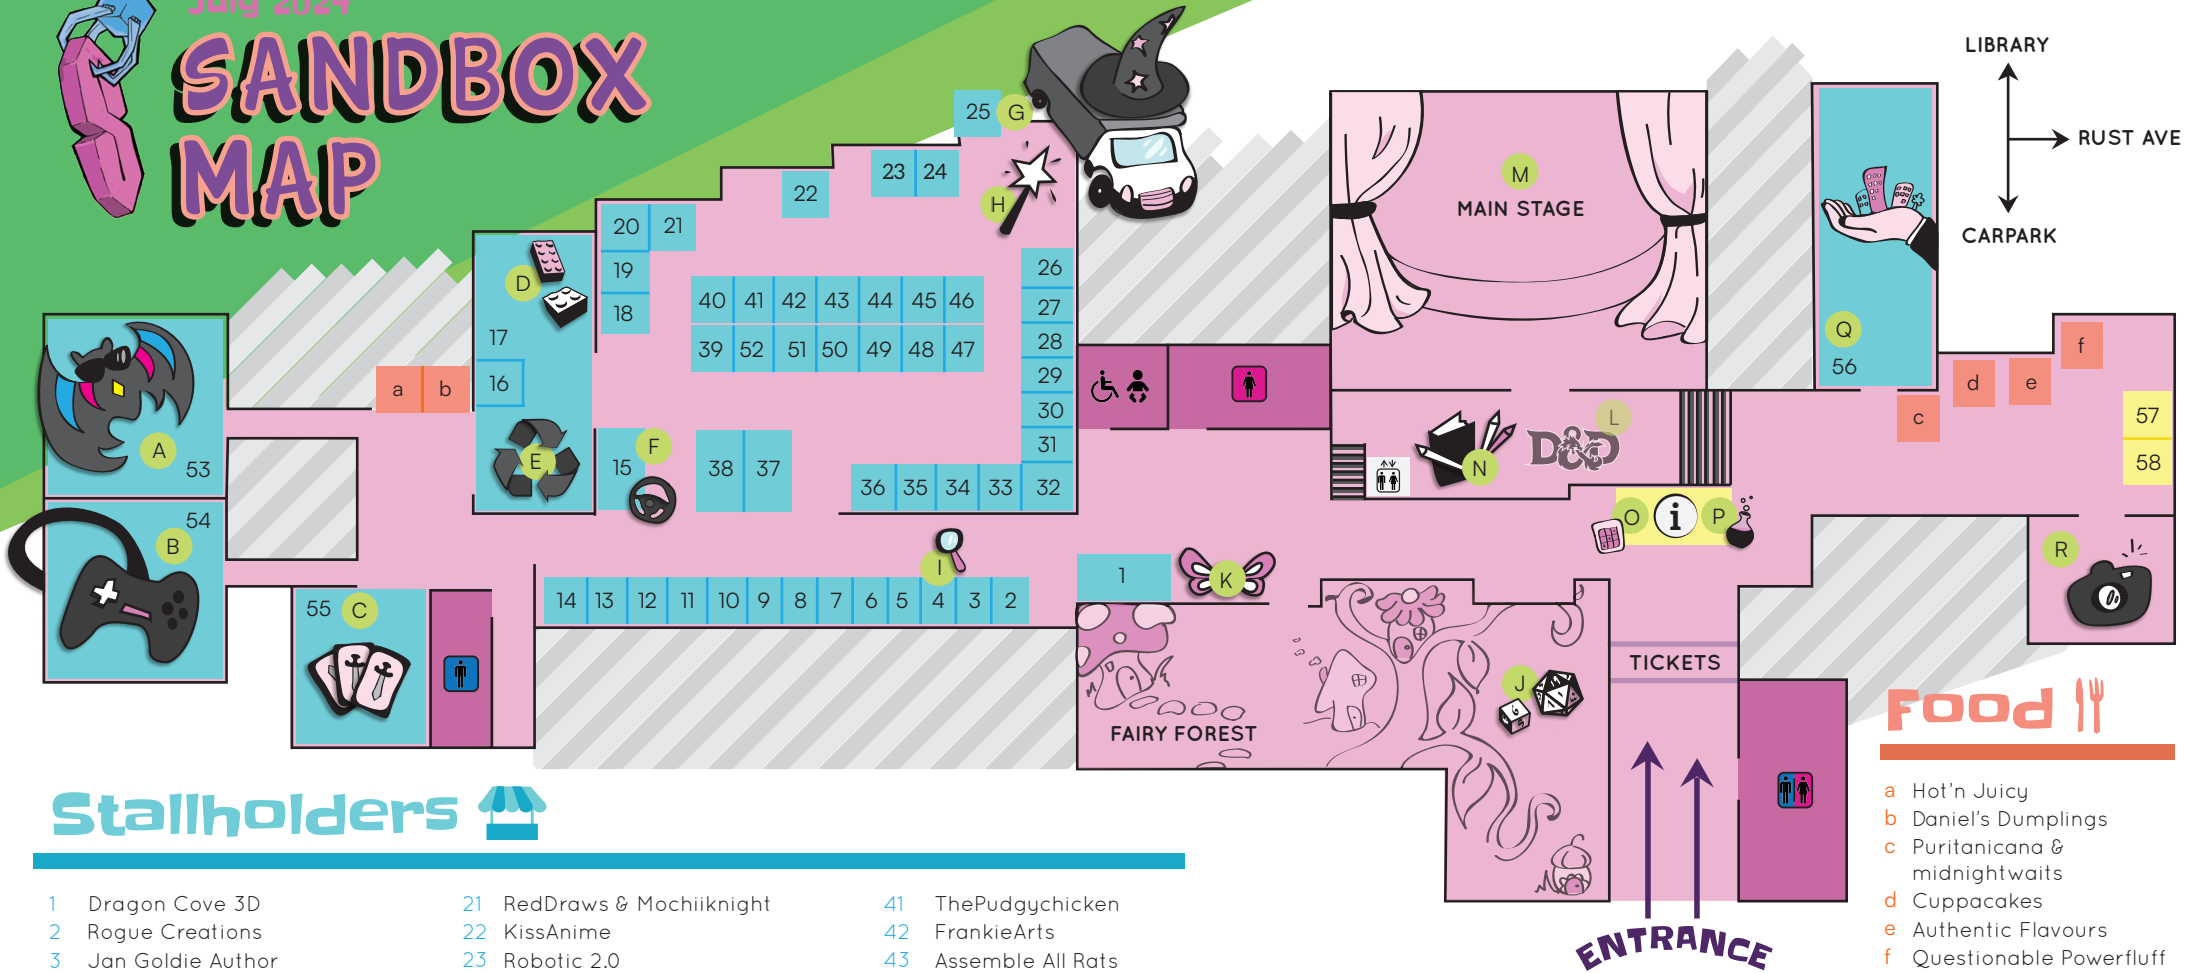

July 2024

SANDBOX MAP

Stallholders

1 Dragon Cove 3D	21 RedDraws & Mochiiknight	41 ThePudgychicken
2 Rogue Creations	22 KissAnime	42 FrankieArts
3 Jan Goldie Author	23 Robotic 2.0	43 Assemble All Rats
4 Escape on Bank Street	24 Crafty Dragon	44 Kish & Yesh
5 Whangārei Girls High School	25 Whangārei District Libraries	45 Saeffin
6 Silly Goose Crochet	26 Drawing A Crowd	46 mattyfox
7 Seize the Clay	27 Northland Horror	47 SolarForge
8 The Design School	28 Mochis Crochets	48 Finch Inks
9 Unconventional Void Axolotls	29 Levi's Dragons	49 Sanna's Atelier
10 Hiku Artistry	30 My 4 Wildlings	50 Pincinc
11 Fae Moss	31 Ellenic	51 Entnoot
12 Kaionalpaca	32 Dream Etchings	52 Thistle & Thorn
13 Meemochi2	33 Heather May Art & Memoh Comics	53 Black Mo Events
14 Parts Panda 3D	34 Art of Evans	54 NGEN ROOM
15 People Potential	35 Make Comics NZ	55 Card Merchant Whangārei
16 NZ Jugger League	36 Second Hand Geekery	56 Whangārei Scale Models
17 Questionable Research Labs	37 Bespoke Boutique	
18 Te Kowhai Print Trust	38 LCB and Made for Superstars	57 Character Art Gallery
19 Jensen McMillan	39 StyleMo Prints	58 Diorama Gallery
20 Gutter Goblin	40 sleepingboi & samsilversmith	i Information Desk

Activities

A Black Mo's Bat Rave Cave + Dance-offs & Arcade games	K Fairy House Making
B Games & Chill Room + Retro Games Tournament	L D&D & Board Games Dungeon <i>Dungeon is on ground floor</i>
C Learn to Play Trading Cards + Warhammer	M STAGE: Performances, Panels & Interviews, Competitions and Demonstrations
D Lego Competition	N Make Your Own: Zine, Comics, Manga, Colouring
E Mysterious Maker Project	O Sandbox Bingo
F Driving Simulator	P Potion Quest
G Magic Library Truck	Q ModelEx - The Biggest Little Show in Town
H Magic Wand & Badge Making	R Cosplay Photo Glade + Dungeons & Dragons Photo Wall
I Escape Room Mini Quest	
J Dive For Dice	

1. **Food**
2. a Hot'n Juicy
   - b Daniel's Dumplings
   - c Puritanicana & midnightwaits
   - d Cuppacakes
   - e Authentic Flavours
   - f Questionable Powerfluff Cotton Candy